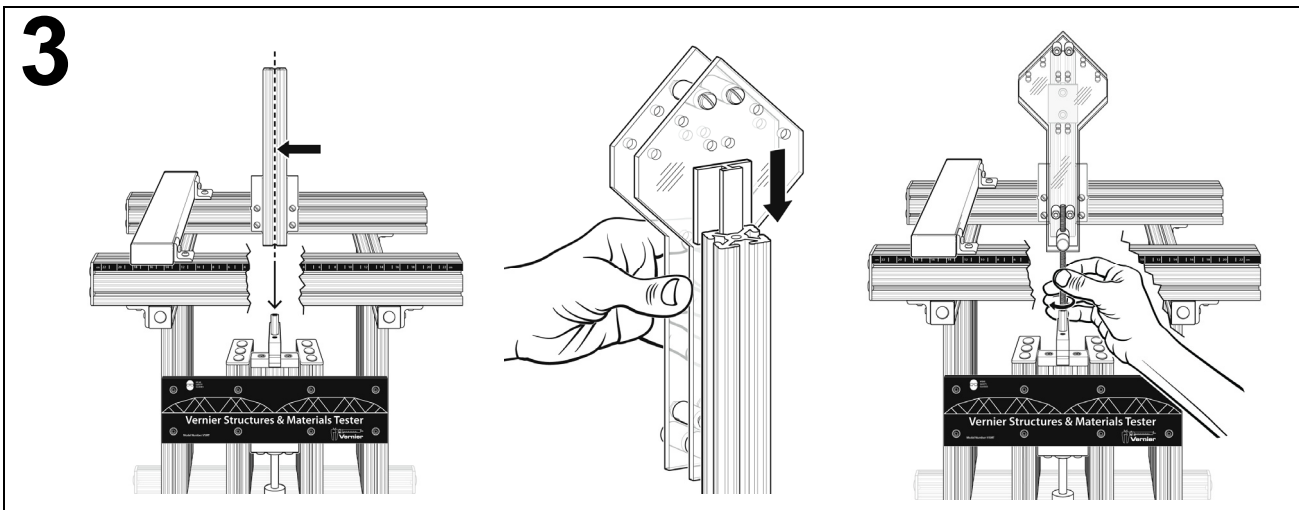

Truss Tester Accessory Assembly Instructions

View full user documentation at www.vernier.com/manuals/vsmt-truss

4

5

Measure. Analyze. Learn.™

Vernier Software & Technology

13979 S. W. Millikan Way • Beaverton, OR 97005-2886
Toll Free (888) 837-6437 • (503) 277-2299 • FAX (503) 277-2440
info@vernier.com • www.vernier.com