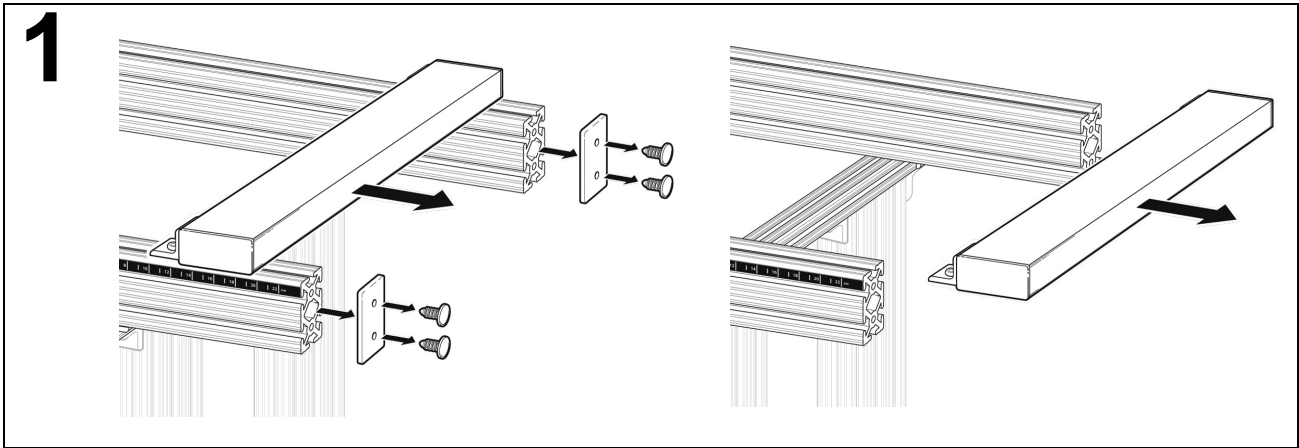

Truss Tester Accessory Assembly Instructions

View full user documentation at www.vernier.com/manuals/vsmt-truss

4

5

Measure. Analyze. Learn.™

Vernier Software & Technology

13979 S. W. Millikan Way • Beaverton, OR 97005-2886
Toll Free (888) 837-6437 • (503) 277-2299 • FAX (503) 277-2440
info@vernier.com • www.vernier.com