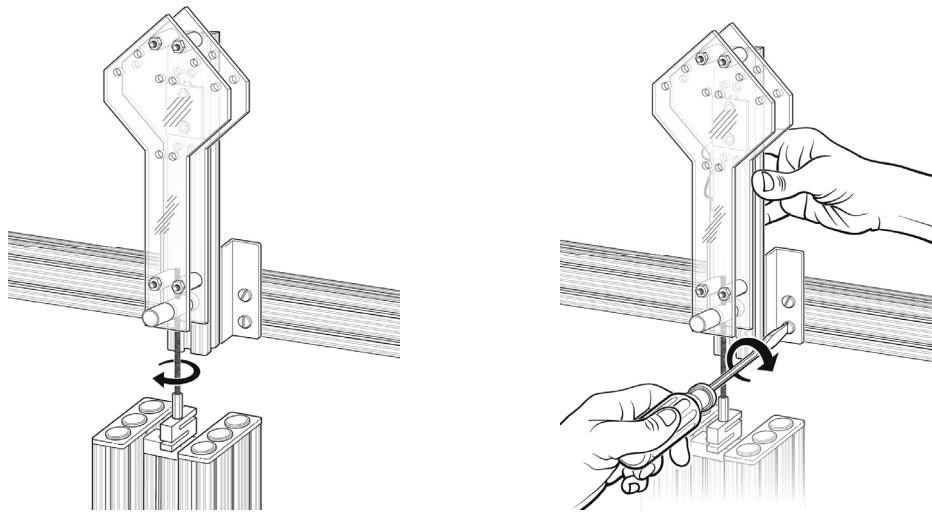

Truss Tester Accessory Assembly Instructions

View full user documentation at www.vernier.com/manuals/vsmt-truss

4

5

Measure. Analyze. Learn.™

Vernier Software & Technology

13979 S. W. Millikan Way • Beaverton, OR 97005-2886
Toll Free (888) 837-6437 • (503) 277-2299 • FAX (503) 277-2440
info@vernier.com • www.vernier.com