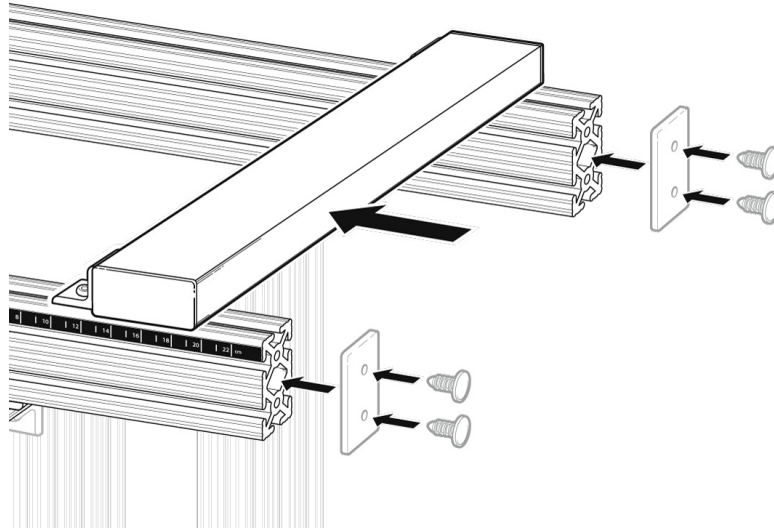

Truss Tester Accessory Assembly Instructions

View full user documentation at www.vernier.com/manuals/vsmt-truss

4

5

Measure. Analyze. Learn.™

Vernier Software & Technology

13979 S. W. Millikan Way • Beaverton, OR 97005-2886
Toll Free (888) 837-6437 • (503) 277-2299 • FAX (503) 277-2440
info@vernier.com • www.vernier.com